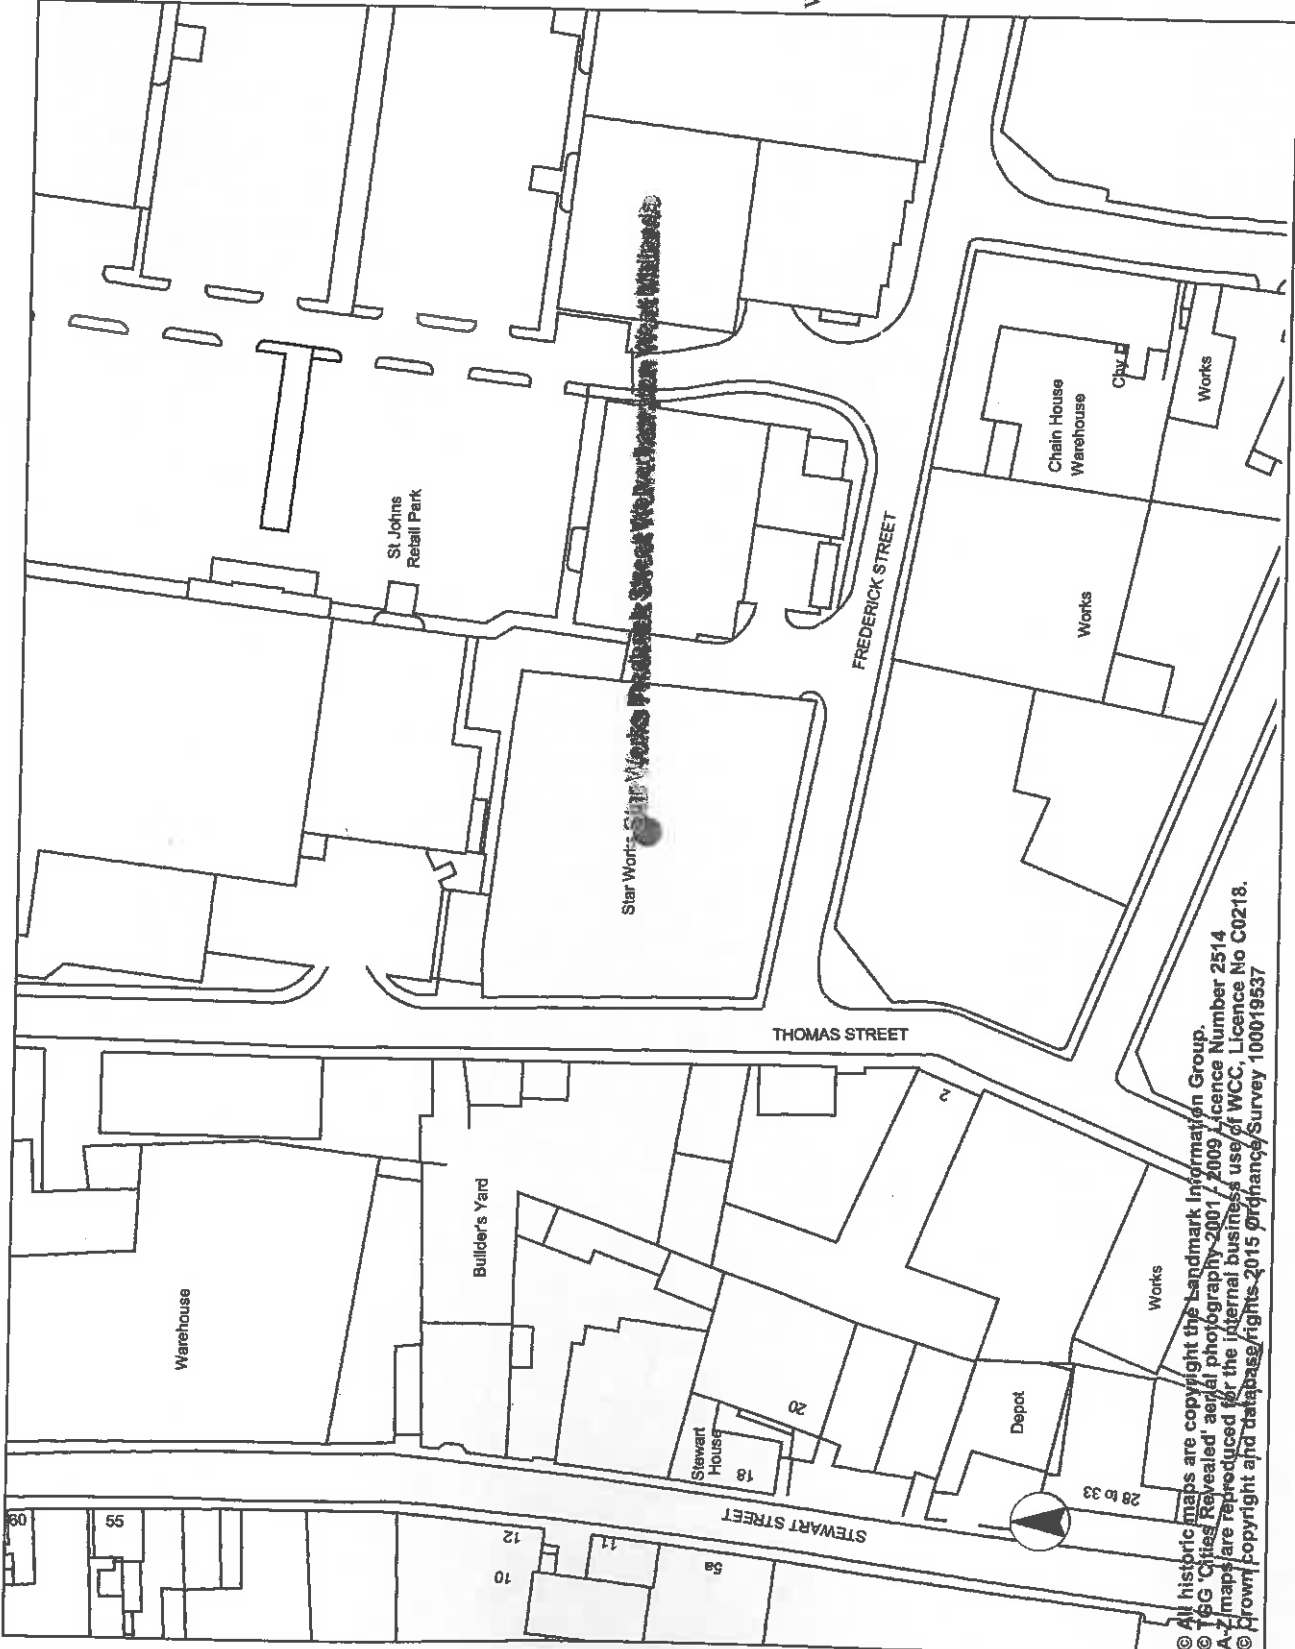

*STAR WORKS
Frederick Street*

Wolverhampton City Council
Asset Management
Civic Centre
St Peters Square
Wolverhampton
WV1 1RL

Plan Produced
12.6.2015
Scale 1:1,250

DMG/11 - Prepared by

© All historic maps are copyright the Landmark Information Group.
© TSG 'Cities Revealed' aerial photography-2001 / 2009 Licence Number 2514
Aerial imagery reproduced for the internal business use of WCC. Licence No C0218.
© Crown copyright and database rights 2015 Ordnance Survey 100019537